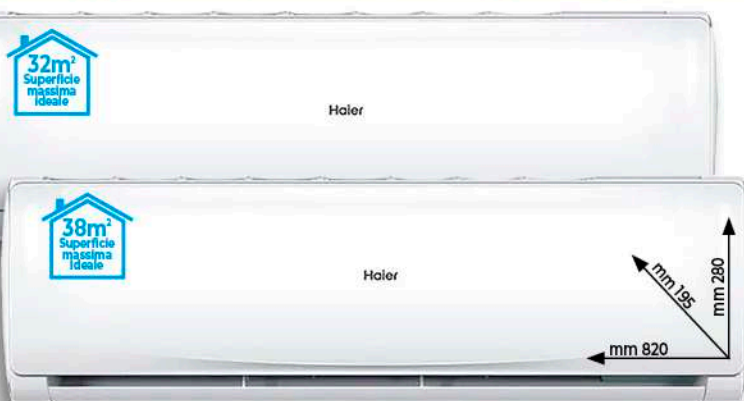

20 RATE DA
49,95 €
999 €

**PAGHI A TASSO ZERO IN 10 O 20 MESI
TAN FISSO 0% TAEG 0%****

expert